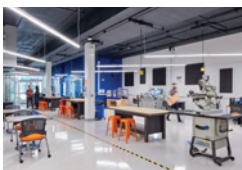

Mount Vernon Nazarene University
Department of Engineering